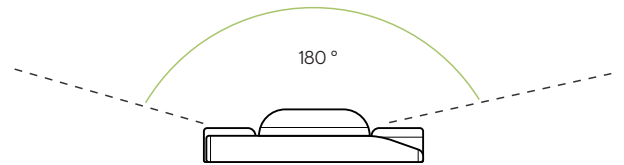

Beam Angle

Max Pitch (Module Spacing)

Module spacing measured centre to centre