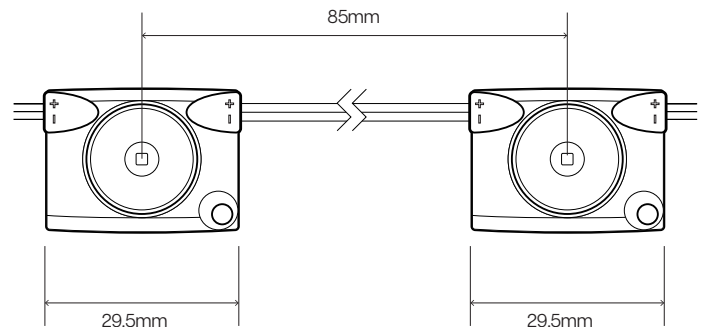

Axis 24V DC

The Axis is a high-efficiency LED module engineered for shallow-depth lightboxes and illuminated display panels. Suitable for indoor and outdoor applications, the Axis is optimised for lightbox depths of 40–80mm, making it ideal for compact sign builds.

Product Overview

 Power Output 0.48 W	 Lumens 80 lm / Module
 Colours Available 3000K, 6500K	 Module Dimensions 29.5mm x 21.5mm x 7mm
 Lightspace 40 - 100mm	 Ingress Protection IP67
 Warranty 5 Years	 Max Series 100 Modules
 Operating Temp -25°+55°C	 Packaging 100 Modules / Pack

Axis 24V DC

LED Installation Guide

Module spacing measured centre to centre

Sign Depth	Module Spacing	Row Spacing
40mm +	80mm	80mm
50mm +	85mm	100mm
60mm +	85mm	100mm

Light Distribution Detail

Colour Temperatures Available

Beam Angle

Max Pitch (Module Spacing)

Module spacing measured centre to centre

Sales & Support

PH 02 9517 3222 | E sales@bounced.com.au
www.bounced.com