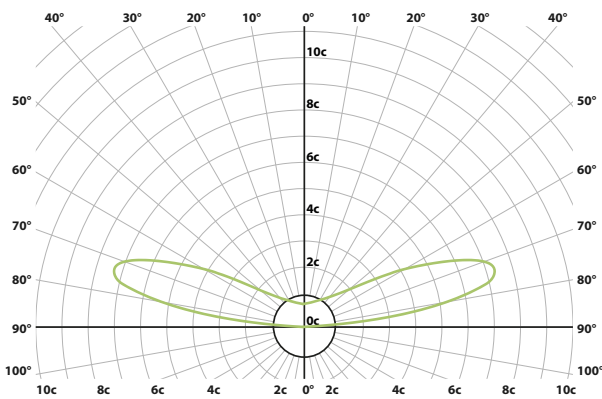

Product Overview

 Power Output 0.48 W	 Lumens 80 lm / Module
 Colours Available 3000K, 6500K	 Module Dimensions 29.5mm x 21.5mm x 7mm
 Lightspace 40 - 100mm	 Ingress Protection IP67
 Warranty 5 Years	 Max Series 100 Modules
 Operating Temp -25°+55°C	 Packaging 100 Modules / Pack

Axis 24V DC

LED Installation Guide

Module spacing measured centre to centre

Sign Depth	Module Spacing	Row Spacing
40mm +	80mm	80mm
50mm +	85mm	100mm
60mm +	85mm	100mm

Light Distribution Detail

Colour Temperatures Available