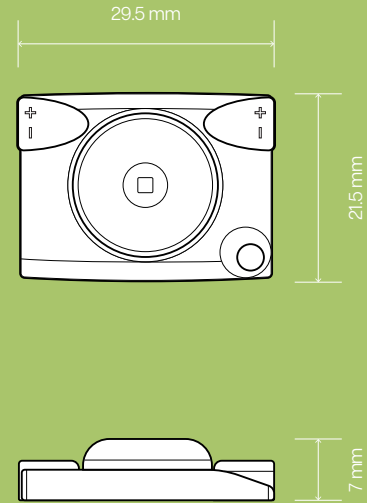

Axis 24V DC

The Axis is a high-efficiency LED module engineered for shallow-depth lightboxes and illuminated display panels. Suitable for indoor and outdoor applications, the Axis is optimised for lightbox depths of 40–80mm, making it ideal for compact sign builds.

Product Overview

 Power Output 0.48 W	 Lumens 80 lm / Module
 Colours Available 3000K, 6500K	 Module Dimensions 29.5mm x 21.5mm x 7mm
 Lightspace 40 - 100mm	 Ingress Protection IP67
 Warranty 5 Years	 Max Series 100 Modules
 Operating Temp -25°+55°C	 Packaging 100 Modules / Pack

Axis 24V DC

LED Installation Guide

Module spacing measured centre to centre

Sign Depth	Module Spacing	Row Spacing
40mm +	80mm	80mm
50mm +	85mm	100mm
60mm +	85mm	100mm

Light Distribution Detail

Colour Temperatures Available