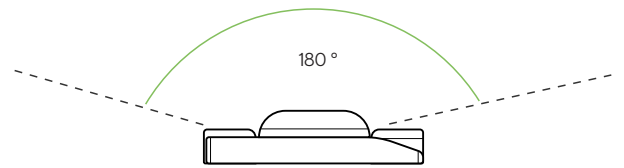

Beam Angle

Max Pitch (Module Spacing)

Module spacing measured centre to centre