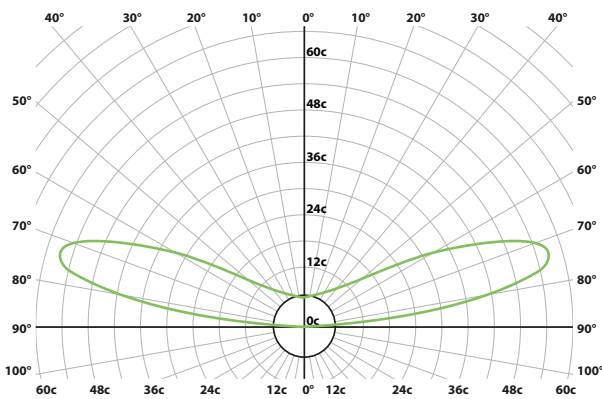

Product Overview

	Power Output 096 W		Lumens 150 lm / Module
	Colours Available 3000K, 6500K		Module Dimensions 29.5mm x 21.5mm x 7mm
	Lightspace 80mm - 110mm		Ingress Protection IP67
	Warranty 5 Years		Max Series 60 Modules
	Operating Temp -25°+55°C		Packaging 60 Modules / Pack

Axis Plus 24V DC

LED Installation Guide

Module spacing measured centre to centre

Sign Depth	Module Spacing	Row Spacing
80mm +	160mm	160mm
90mm +	165mm	165mm
100mm +	165mm	180mm

Light Distribution Detail

Colour Temperatures Available