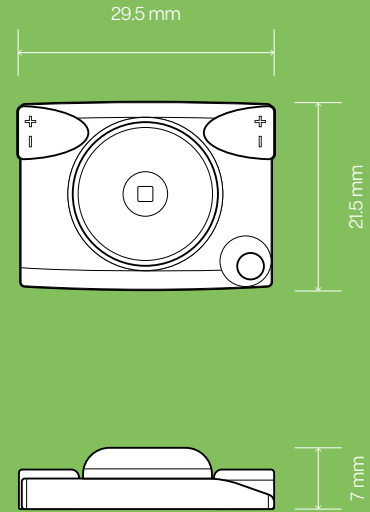

Axis Plus 24V DC

The Axis Plus is a high-efficiency LED module engineered for deeper lightboxes and illuminated display panels, delivering strong brightness with excellent face uniformity across larger cavities. Suitable for indoor and outdoor applications, the Axis Plus is optimised for lightbox depths of 80–150mm, making it ideal for larger sign builds where you want high output, reliable performance, and consistent illumination from edge to edge.

Product Overview

	Power Output 096 W		Lumens 150 lm / Module
	Colours Available 3000K, 6500K		Module Dimensions 29.5mm x 21.5mm x 7mm
	Lightspace 80mm - 110mm		Ingress Protection IP67
	Warranty 5 Years		Max Series 60 Modules
	Operating Temp -25°+55°C		Packaging 60 Modules / Pack

Axis Plus 24V DC

LED Installation Guide

Module spacing measured centre to centre

Sign Depth	Module Spacing	Row Spacing
80mm +	160mm	160mm
90mm +	165mm	165mm
100mm +	165mm	180mm

Light Distribution Detail

Colour Temperatures Available