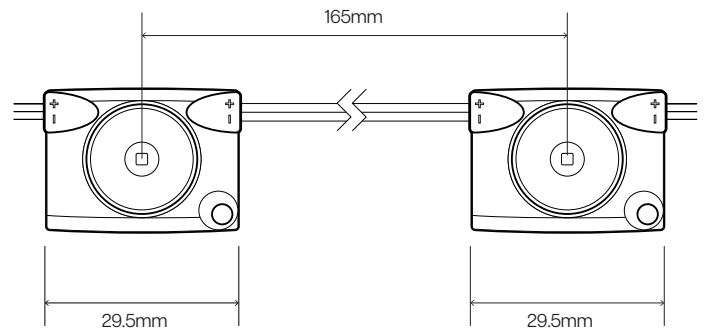

Sales & Support

PH 02 9517 3222 | E sales@bounced.com.au
www.bounced.com